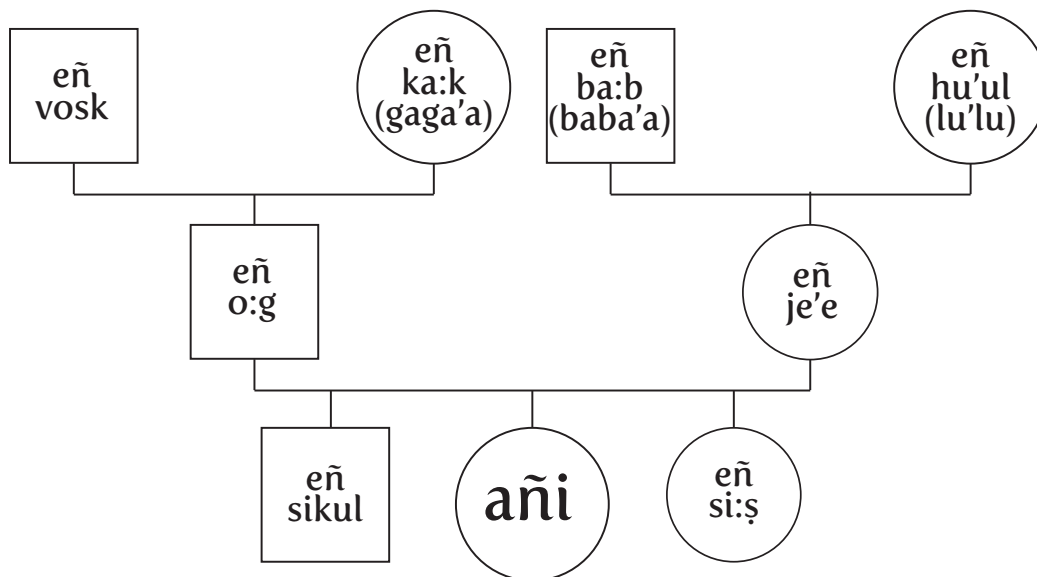

OPEN TO SRPMIC COMMUNITY MEMBERS

# O'odham Imik Ha Masca

**October 16 – November 8**  
Monday & Wednesday 6:00pm – 8:00pm  
**CRD Main Classroom**

*Learn family relations using the O'odham Nioki*

- 16 & older ONLY
- Attendance policy strictly enforced
- Students MUST complete a questionnaire & sign a waiver
- Class limit: 15 participants
- Sign-up IN PERSON at the CRD
- Students who do not sign-up prior to class will not be accepted.